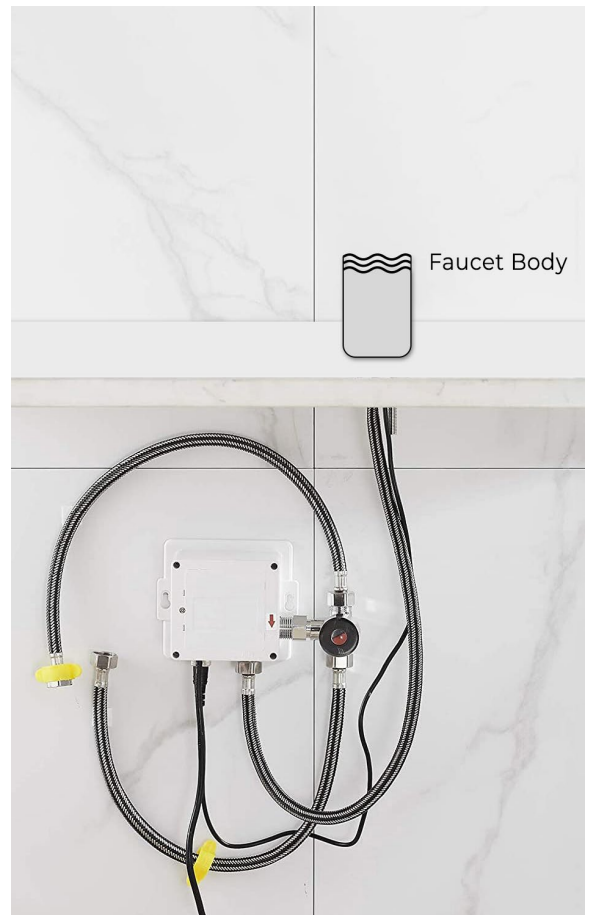

Overview

All dimensions and specifications are nominal and may vary. Use actual products for accuracy in critical situations.