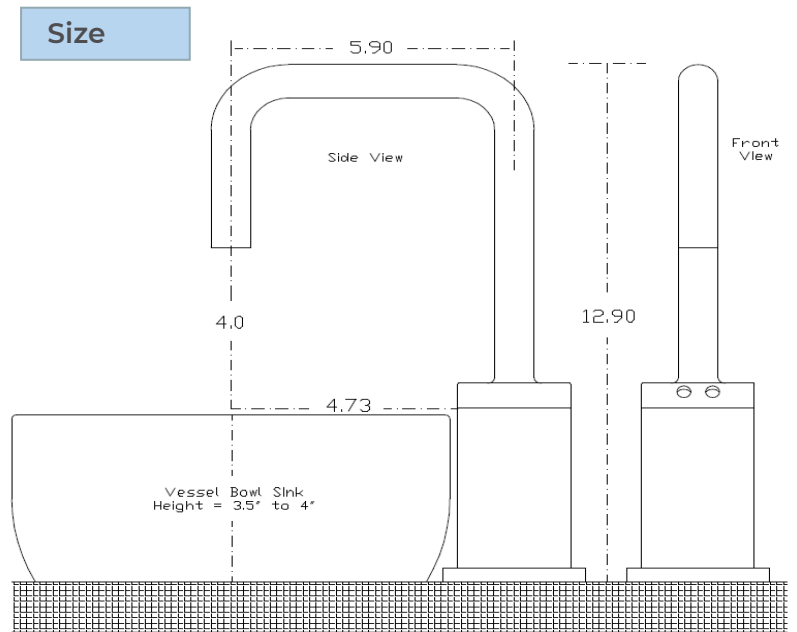

TOUCHLESS COMMERCIAL U-SHAPED MATTE BLACK FINISH AUTOMATIC SENSOR FAUCET SPECIFICATIONS

unit: inch

Specs

- Spout: Solid Brass
- Power: 4 (AA) Batteries / AC Adapter Optional
- Battery life expectancy: 200,000 cycles
- Sensor type and Location: Active Infrared, Base mount
- Sensor Microprocessor: Digital, Plug And Play
- Sensing Range: 2" to 8" Adjustable
- Response Time: 0.3 Second
- Shut-Off Delay Time: 3 Seconds
- Maximum Running Time: 60 Seconds
- Aerator: 2.2 GPM Standard

Overview

All dimensions and specifications are nominal and may vary. Use actual products for accuracy in critical situations.